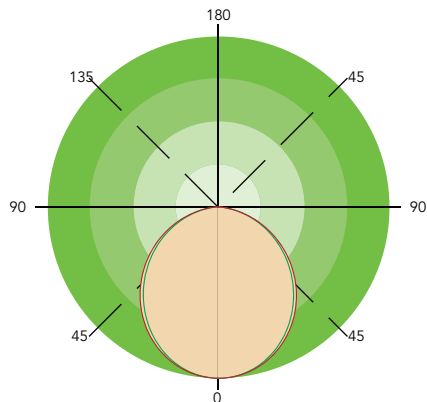

Performance Data

5000K			
LED Watts	Size	Lumens	LPW
90W	1x2FT	12,600 lm	140 lm/W
130W	1x2FT		
130W	2x2FT	18,000 lm	138 lm/W
180W	2x2FT	24,500 lm	136 lm/W
205W	2x2FT	29,000 lm	141 lm/W
270W	2x4FT	36,000 lm	133 lm/W
300W	2x4FT	40,000 lm	133 lm/W

4000K			
LED Watts	Size	Lumens	LPW
90W	1x2FT	12,000 lm	133 lm/W
130W	1x2FT		
130W	2x2FT	17,800 lm	137 lm/W
180W	2x2FT	24,000 lm	133 lm/W
205W	2x2FT	28,700 lm	140 lm/W
270W	2x4FT	35,600 lm	132 lm/W
300W	2x4FT	40,000 lm	133 lm/W

Note:

- 1x2 = 90W, 130W 2x2 = 130W, 180W, 205W; 2x4 = 270W/300W
- 347/480V = 90W, 130W, 190W, 210W, 270W, 300W
- G5 Control System Sold Separately

Product Dimensions

Photometrics

General

DLC Listed Models

System Watt	Voltage	CCT	DLC NO	DLC Classification
90W	347/480V	4000K	HBLX-12-90W-HV-40K-[Blank,M,EM,MEM]	Premium
90W	347/480V	5000K	HBLX-12-90W-HV-50K-[Blank,M,EM,MEM]	Premium
90W	120-277V	4000K	HBLX-12-90W-40K-[M,EM,MEM]	Premium
90W	120-277V	5000K	HBLX-12-90W-50K-[M,EM,MEM]	Premium
130W	347/480V	5000K	HBLX-22-130W-HV-50K-[Blank,M,EM,MEM]	Premium
130W	120-277V	5000K	HBLX-22-130W-50K-[M,EM,MEM]	Premium
180W	120-277V	4000K	HBLX-22-180W-40K-[Blank][M,EM,MEM]	Premium
180W	120-277V	5000K	HBLX-22-180W-50K-[Blank][M,EM,MEM]	Premium
190W	347/480V	4000K	HBLX-22-190W-HV-40K-[Blank][M,EM,MEM]	Premium
190W	347/480V	5000K	HBX-22-190W-HV-50K-[Blank]-[Blank,M,EM,MEM]	Premium
205W	120-277V	4000K	HBLX-22-205W-40K-[Blank]-[Blank,M,EM,MEM]	Premium
205W	120-277V	5000K	HBLX-22-205W-50K-[Blank]-[Blank,M,EM,MEM]	Premium
210W	347/480V	4000K	HBLX-22-210W-HV-40K-[Blank]-[Blank,M,EM,MEM]	Premium
210W	347/480V	5000K	HBLX-22-210W-HV-50K-[Blank]-[Blank,M,EM,MEM]	Premium
300W	120-277V	5000K	HBLX-24-300W-50K-[Blank]-[M,EM,MEM]	Premium