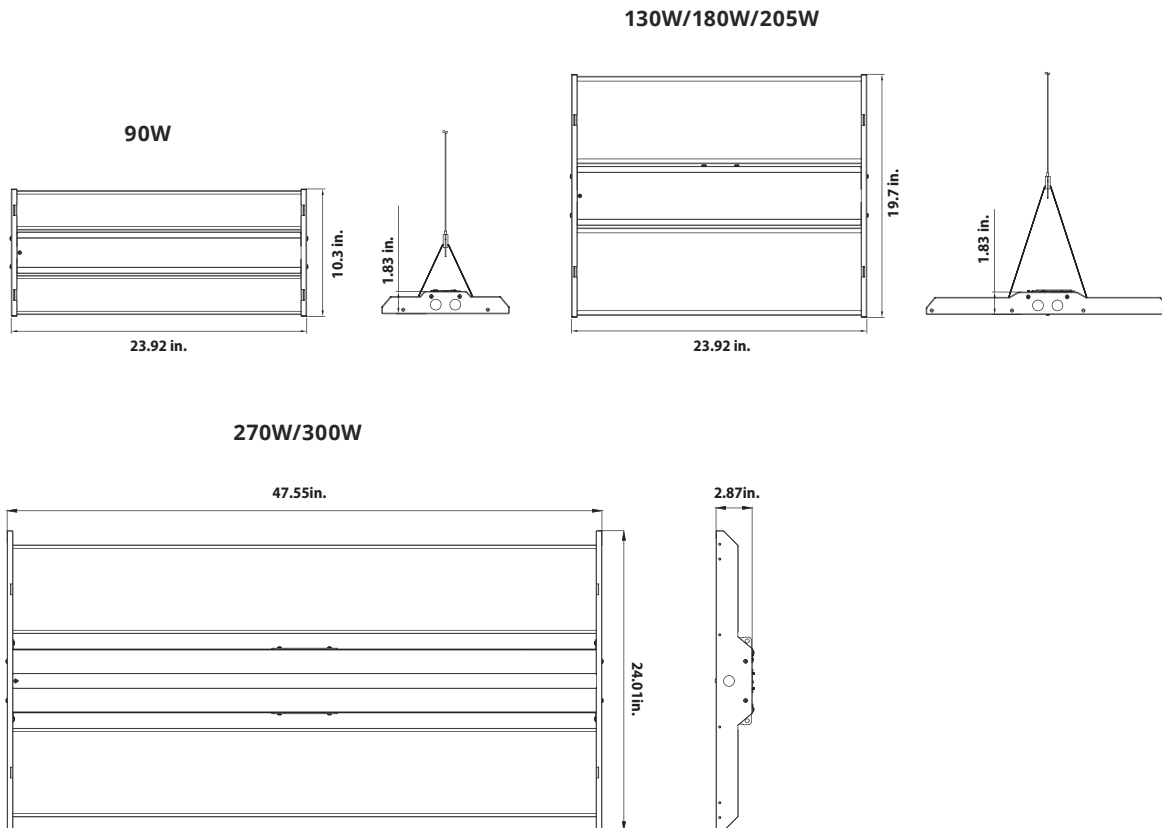

Ordering Information

Example: HBLX-22-130W-50K

(Optional)

Model	Configuration	Wattage	Voltage	CCT	Lens	Controls
HBLX High Bay HBLX Series	12 1x2	90W	Blank 120-277V HV 347/480V	40K 4000K	Blank Difussed Lens	M Motion Sensor EM Emergency Battery MEM Motion Sensor + Emergency Battery
	22 2x2	130W		50K 5000K		
	24 2x4	180W 205W 270W 300W				

Note:

1. 1x2 = 90W, 130W 2x2 = 130W, 180W, 205W; 2x4 = 270W/300W
2. 347/480V = 90W, 130W, 190W, 210W, 270W, 300W
3. G5 Control System Sold Separately

Product Dimensions