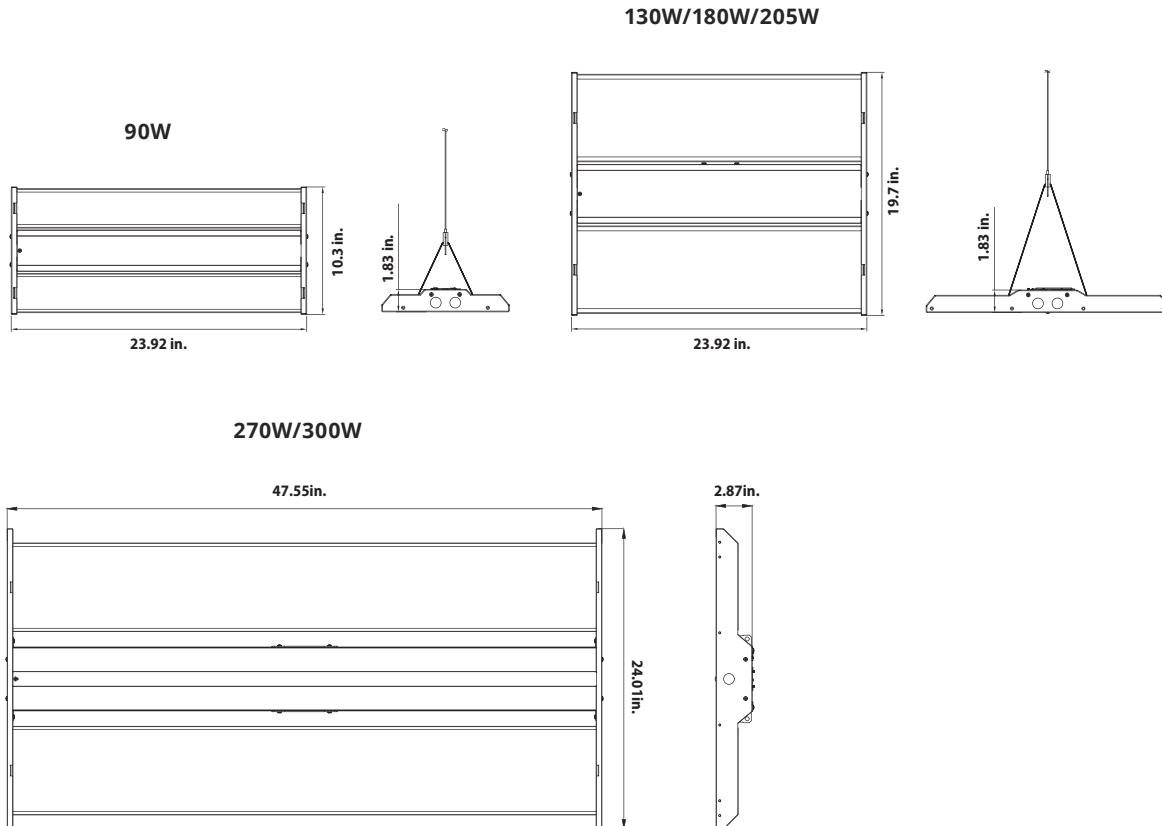

Note: 0-10V Dimming Driver Available Upon Request

Performance Data

5000K				
LED Watts	Size	Lumens	LPW	
90W	1x2FT	12,600 lm	140 lm/W	
130W	2x2FT	18,000 lm	138lm/W	
180W	2x2FT	24,500 lm	136 lm/W	
205W	2x2FT	29,000 lm	141 lm/W	
270W	2x4FT	36,000 lm	133 lm/W	
300W	2x4FT	40,000 lm	133 lm/W	
370W	2x4FT	50,000 lm	135 lm/W	

4000K				
LED Watts	Size	Lumens	LPW	
90W	1x2FT	12,000 lm	133 lm/W	
130W	2x2FT	17,800 lm	137 lm/W	
180W	2x2FT	24,000 lm	133 lm/W	
205W	2x2FT	28,700 lm	140 lm/W	
270W	2x4FT	35,600 lm	132 lm/W	
300W	2x4FT	40,000 lm	133 lm/W	
370W	2x4FT	49,500 lm	134 lm/W	

Note:

- 11x2 = 90W, 130W 2x2 = 130W, 180W, 205W; 2x4 = 270W, 300W, 370W
- 347/480V = 90W, 130W, 190W, 210W, 270W, 300W

Product Dimensions

Photometrics

General

DLC Listed Models

System Watt	Voltage	CCT	DLC NO	DLC Classification
90W	347/480V	4000K	HBLX-12-90W-HV-40K-[Blank,M,EM,MEM]	Premium
90W	347/480V	5000K	HBLX-12-90W-HV-50K-[Blank,M,EM,MEM]	Premium
90W	120-277V	4000K	HBLX-12-90W-40K-[M,EM,MEM]	Premium
90W	120-277V	5000K	HBLX-12-90W-50K-[M,EM,MEM]	Premium
130W	347/480V	5000K	HBLX-22-130W-HV-50K-[Blank,M,EM,MEM]	Premium
130W	120-277V	5000K	HBLX-22-130W-50K-[M,EM,MEM]	Premium
180W	120-277V	4000K	HBLX-22-180W-40K-[Blank][M,EM,MEM]	Premium
180W	120-277V	5000K	HBLX-22-180W-50K-[Blank][M,EM,MEM]	Premium
190W	347/480V	4000K	HBLX-22-190W-HV-40K-[Blank][M,EM,MEM]	Premium
190W	347/480V	5000K	HBX-22-190W-HV-50K-[Blank]-[Blank,M,EM,MEM]	Premium
205W	120-277V	4000K	HBLX-22-205W-40K-[Blank]-[Blank,M,EM,MEM]	Premium
205W	120-277V	5000K	HBLX-22-205W-50K-[Blank]-[Blank,M,EM,MEM]	Premium
210W	347/480V	4000K	HBLX-22-210W-HV-40K-[Blank]-[Blank,M,EM,MEM]	Premium
210W	347/480V	5000K	HBLX-22-210W-HV-50K-[Blank]-[Blank,M,EM,MEM]	Premium
300W	120-277V	5000K	HBLX-24-300W-50K-[Blank]-[M,EM,MEM]	Premium