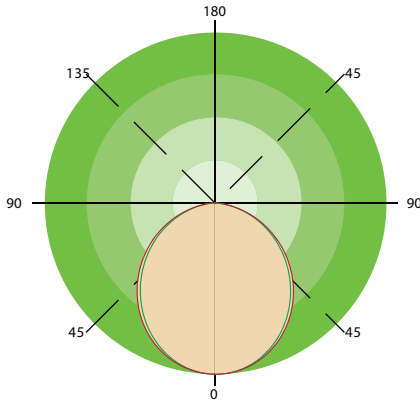

Note: 0-10V Dimming Driver Available Upon Request

Performance Data

5000K				
LED Watts	Size	Lumens	LPW	
90W	1x2FT	12,600 lm	140 lm/W	
130W	2x2FT	18,000 lm	138lm/W	
180W	2x2FT	24,500 lm	136 lm/W	
205W	2x2FT	29,000 lm	141 lm/W	
270W	2x4FT	36,000 lm	133 lm/W	
300W	2x4FT	40,000 lm	133 lm/W	
370W	2x4FT	50,000 lm	135 lm/W	

4000K				
LED Watts	Size	Lumens	LPW	
90W	1x2FT	12,000 lm	133 lm/W	
130W	2x2FT	17,800 lm	137 lm/W	
180W	2x2FT	24,000 lm	133 lm/W	
205W	2x2FT	28,700 lm	140 lm/W	
270W	2x4FT	35,600 lm	132 lm/W	
300W	2x4FT	40,000 lm	133 lm/W	
370W	2x4FT	49,500 lm	134 lm/W	

Note:

- 11x2 = 90W, 130W 2x2 = 130W, 180W, 205W; 2x4 = 270W, 300W, 370W
- 347/480V = 90W, 130W, 190W, 210W, 270W, 300W

Product Dimensions

Photometrics

General

DLC Listed Models

System Watt	Voltage	CCT	DLC NO	DLC Classification
90W	347/480V	4000K	HBLX-12-90W-HV-40K-[Blank,M,EM,MEM]	Premium
90W	347/480V	5000K	HBLX-12-90W-HV-50K-[Blank,M,EM,MEM]	Premium
90W	120-277V	4000K	HBLX-12-90W-40K-[M,EM,MEM]	Premium
90W	120-277V	5000K	HBLX-12-90W-50K-[M,EM,MEM]	Premium
130W	347/480V	5000K	HBLX-22-130W-HV-50K-[Blank,M,EM,MEM]	Premium
130W	120-277V	5000K	HBLX-22-130W-50K-[M,EM,MEM]	Premium
180W	120-277V	4000K	HBLX-22-180W-40K-[Blank][M,EM,MEM]	Premium
180W	120-277V	5000K	HBLX-22-180W-50K-[Blank][M,EM,MEM]	Premium
190W	347/480V	4000K	HBLX-22-190W-HV-40K-[Blank][M,EM,MEM]	Premium
190W	347/480V	5000K	HBX-22-190W-HV-50K-[Blank]-[Blank,M,EM,MEM]	Premium
205W	120-277V	4000K	HBLX-22-205W-40K-[Blank]-[Blank,M,EM,MEM]	Premium
205W	120-277V	5000K	HBLX-22-205W-50K-[Blank]-[Blank,M,EM,MEM]	Premium
210W	347/480V	4000K	HBLX-22-210W-HV-40K-[Blank]-[Blank,M,EM,MEM]	Premium
210W	347/480V	5000K	HBLX-22-210W-HV-50K-[Blank]-[Blank,M,EM,MEM]	Premium
300W	120-277V	5000K	HBLX-24-300W-50K-[Blank]-[M,EM,MEM]	Premium