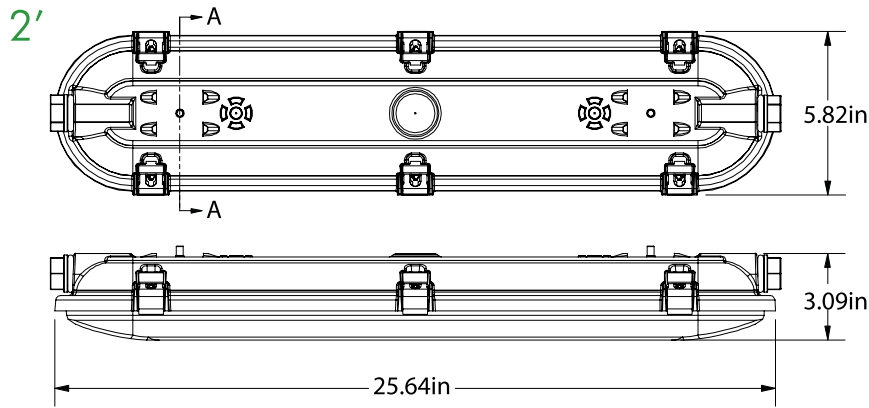

## Product Dimensions

Parking garage

Weight: 4.943lb

Parking garage

Section A-A

Weight: 9.087lb

DR Frost Low Prole Lens

Section A-A