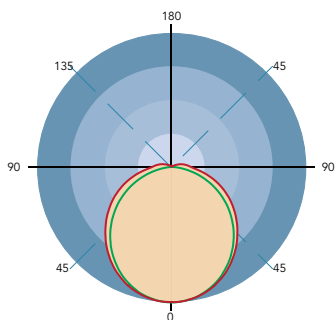

Weight: 4.345lb

DR Frost Low Prole Lens

Section A-A

Weight: 7.753lb

Photometrics

Low Bay

Parking Garage