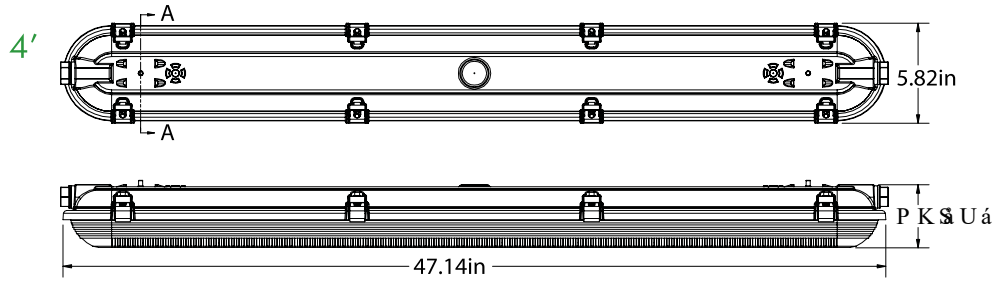

Parking garage