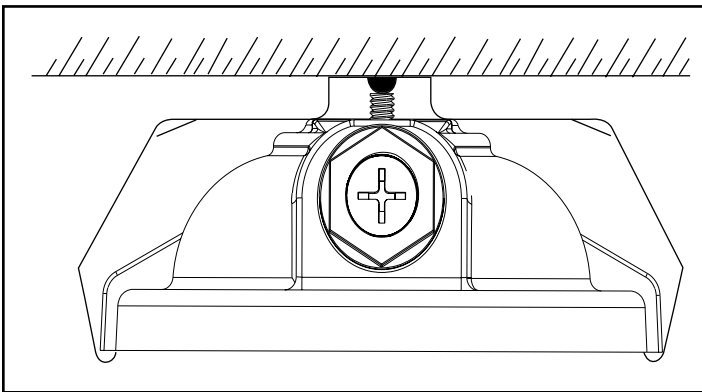

Ordering Information Example: VLT-4FT-45W-50K-LB

(Optional)

Model	Length	Wattage	Voltage	CCT	Lens	Controls
VTL Vapor Tight VL Series	2FT 4FT	30W 40W 45W 60W	Blank 120-277V	40K 4000K 50K 5000K	LB Low Bay PG Parking Garage	M Motion Sensor EM Emergency Battery MEM Motion Sensor + Emergency Battery

Note:
30W and 40W are 2 feet; 45W and 60W are 4 feet

Moutig Option

Surface mount