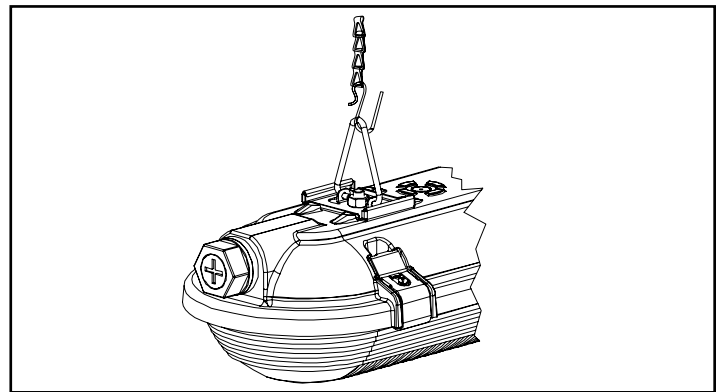

Ordering Information Example: VLT-4FT-45W-50K-LB

(Optional)

Model	Length	Wattage	Voltage	CCT	Lens	Controls
VTL Vapor Tight VL Series	2FT 4FT	30W 40W 45W 60W	Blank 120-277V	40K 4000K 50K 5000K	LB Low Bay PG Parking Garage	M Motion Sensor EM Emergency Battery MEM Motion Sensor + Emergency Battery

Note:
30W and 40W are 2 feet; 45W and 60W are 4 feet

Moutig Option

V Hooks

Product Dimensions

Weight: 4.943lb