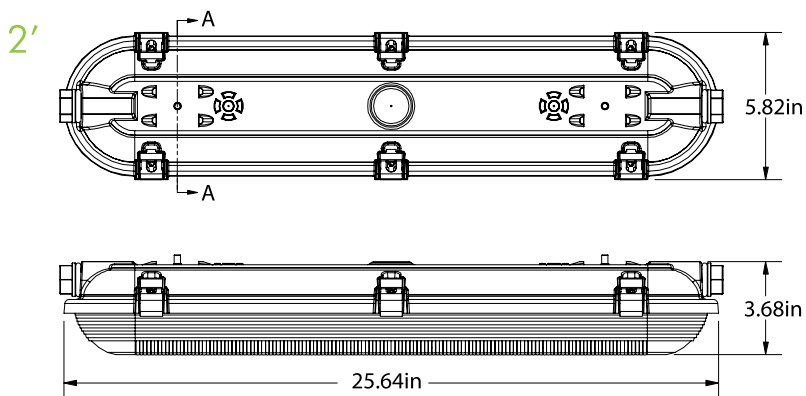

Product Dimensions

Parking garage