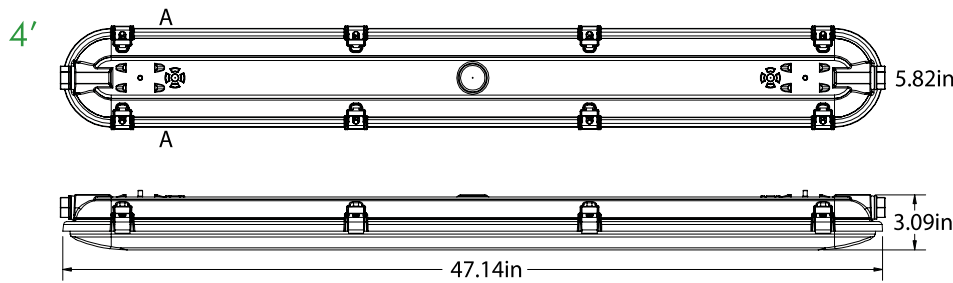

DR Frost Low Prole Lens