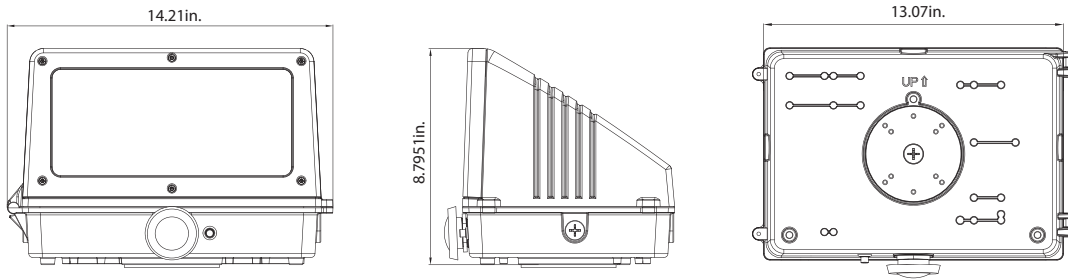

Note:

- 135W is not available with Emergency Battery

Product Dimensions

Medium Size

Weight
45W: 9.85lb
70W: 10.25lb

Large Size

Weight
90W: 14.98lb
135W: 15.51lb

Photometrics