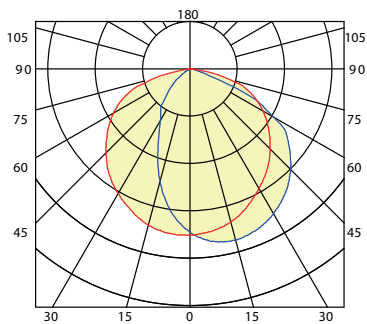

Photometrics

Medium size

Luminous Intensity Distribution Curve