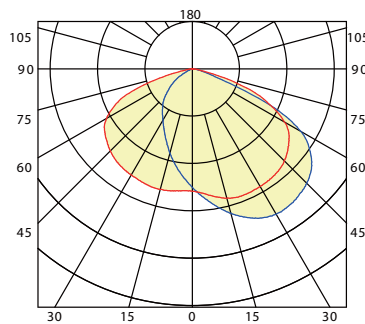

Performance Data

5000K		
LED Watts	Lumens	LPW
45W	4,800 lm	107 lm/W
70W	7,400 lm	106 lm/W
90W	9,700 lm	108 lm/W
135W	14,600 lm	107 lm/W

4000K		
LED Watts	Lumens	LPW
45W	4,800 lm	107 lm/W
70W	7,400 lm	106 lm/W
90W	9,700 lm	108 lm/W
135W	14,600 lm	107 lm/W

Note:

- 135W is not available with Emergency Battery

Product Dimensions

Medium Size

Weight
45W: 9.85lb
70W: 10.25lb

Large Size

Weight
90W: 14.98lb
135W: 15.51lb

Photometrics

Medium size

Luminous Intensity Distribution Curve

Large size

Luminous Intensity Distribution Curve

DLC Listed Models

System Watt	Voltage	CCT	DLC NO	DLC Classification
45W	120-277V	4000K	WPFC-45W-40K-[Blank,B,W]-[Blank,P]	Standard
45W	120-277V	5000K	WPFC-45W-50K-[Blank,B,W]-[Blank,P]	Standard
70W	120-277V	4000K	WPFC-70W-40K-[P,M,EM]	Standard
70W	120-277V	5000K	WPFC-70W-50K-[P,M,EM]	Standard