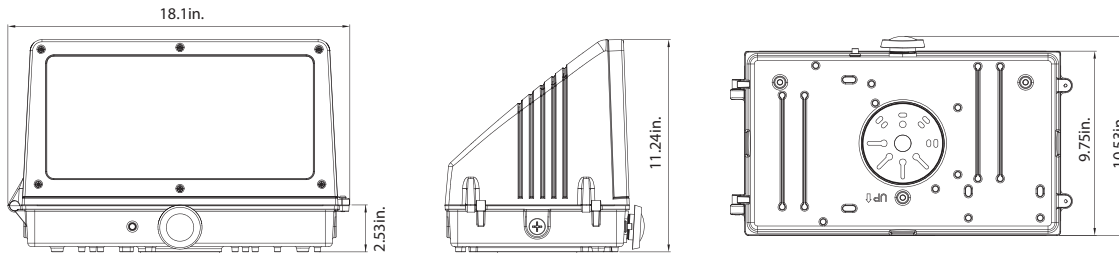

Note:

- 135W is not available with Emergency Battery

Product Dimensions

Medium Size

Weight
45W: 9.85lb
70W: 10.25lb

Large Size

Weight
90W: 14.98lb
135W: 15.51lb

Photometrics