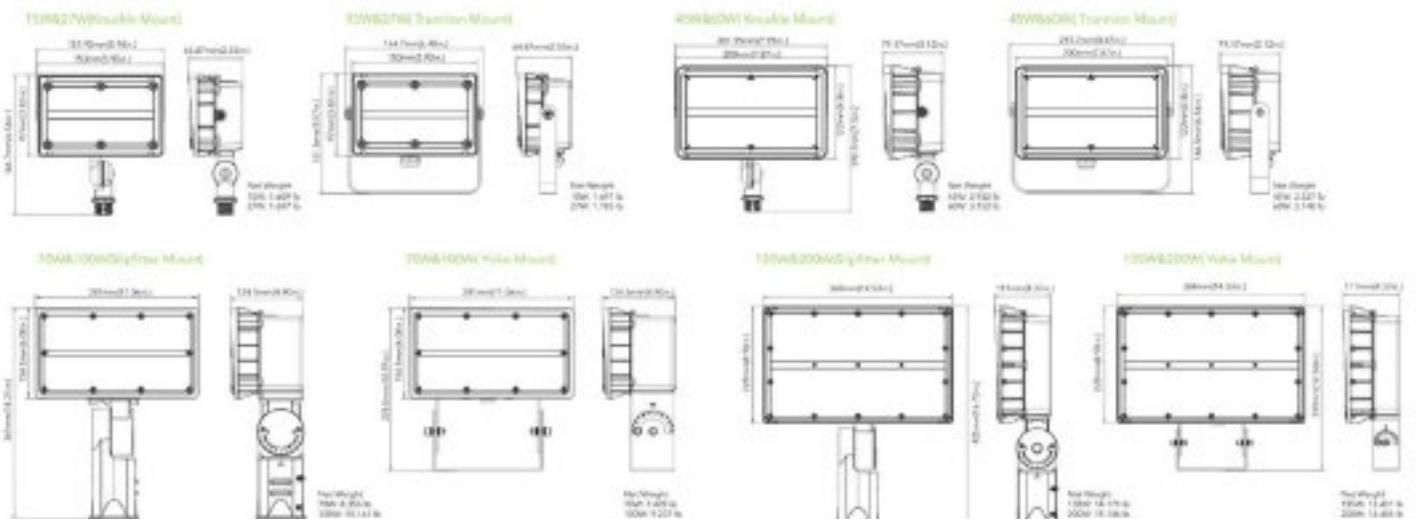

Mounting

1/2" Knuckle Mount
(15W/27W/45W/60W)

Trunnion Mount
(15W/27W/45W/60W)

Yoke Mount
(70W/100W/135W/200W)

Slipfitter Mount
(70W/100W/135W/200W)

Dimensions

Photometrics

Note: Only Above Models are Currently DLC Listed