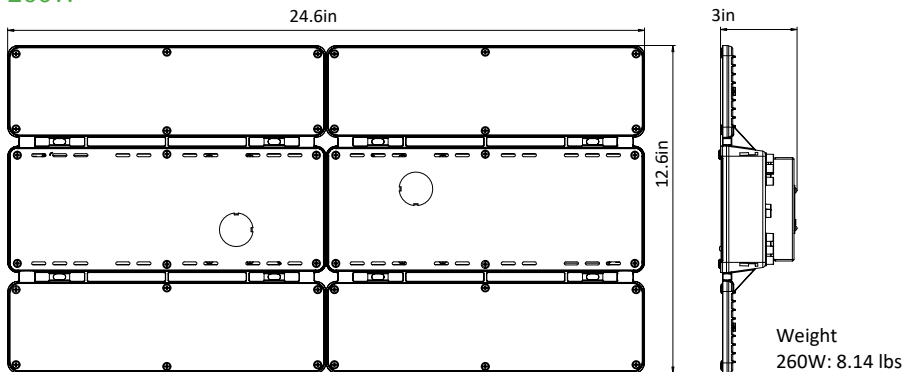

Note:

- Emergency Battery not Available while the Voltage is 347/480V

Product Dimensions

90W/100W/130W

180W/210W

260W

360W/420W

Weight
360W: 14.32 lbs
420W: 14.42 lbs