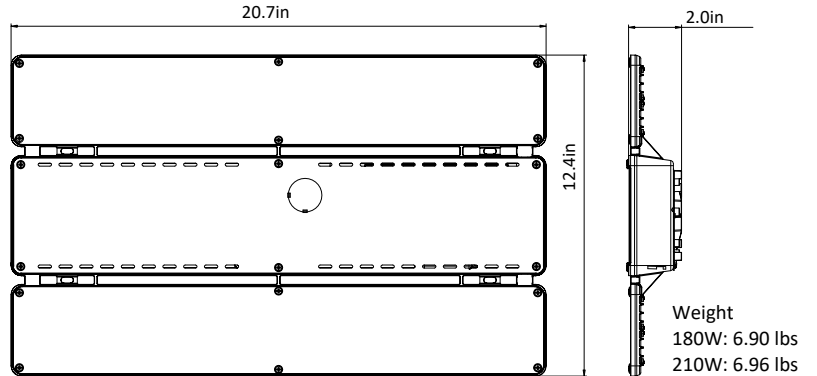

Note:

- Emergency Battery not Available while the Voltage is 347/480V

Product Dimensions

90W/100W/130W

180W/210W

260W

360W/420W

Weight
360W: 14.32 lbs
420W: 14.42 lbs