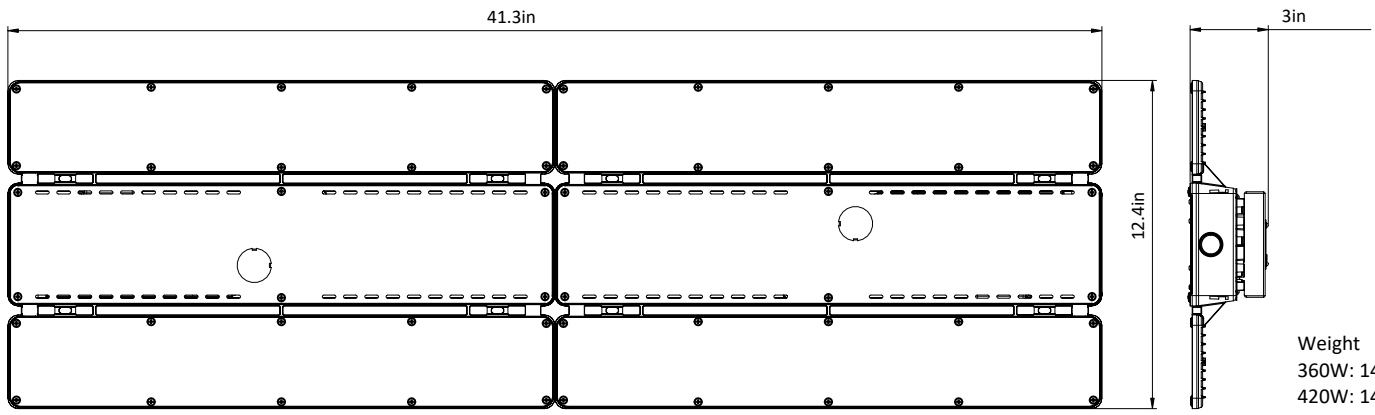

Note:

- Emergency Battery not Available while the Voltage is 347/480V

Product Dimensions

90W/100W/130W

180W/210W

260W

360W/420W

Weight
360W: 14.32 lbs
420W: 14.42 lbs