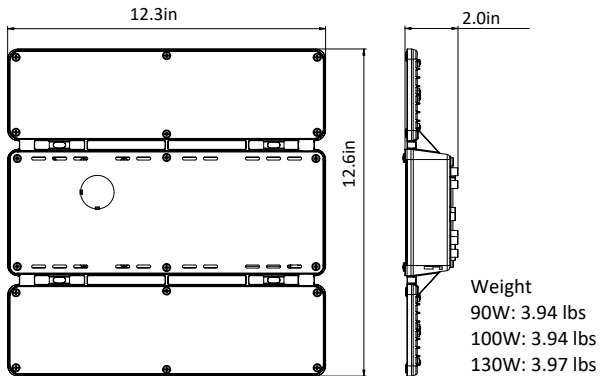

Note:

- Emergency Battery not Available while the Voltage is 347/480V

Product Dimensions

90W/100W/130W

180W/210W

260W

360W/420W

Weight
360W: 14.32 lbs
420W: 14.42 lbs