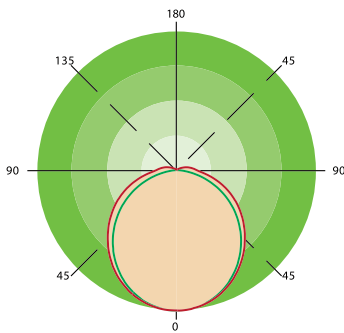

Photometrics